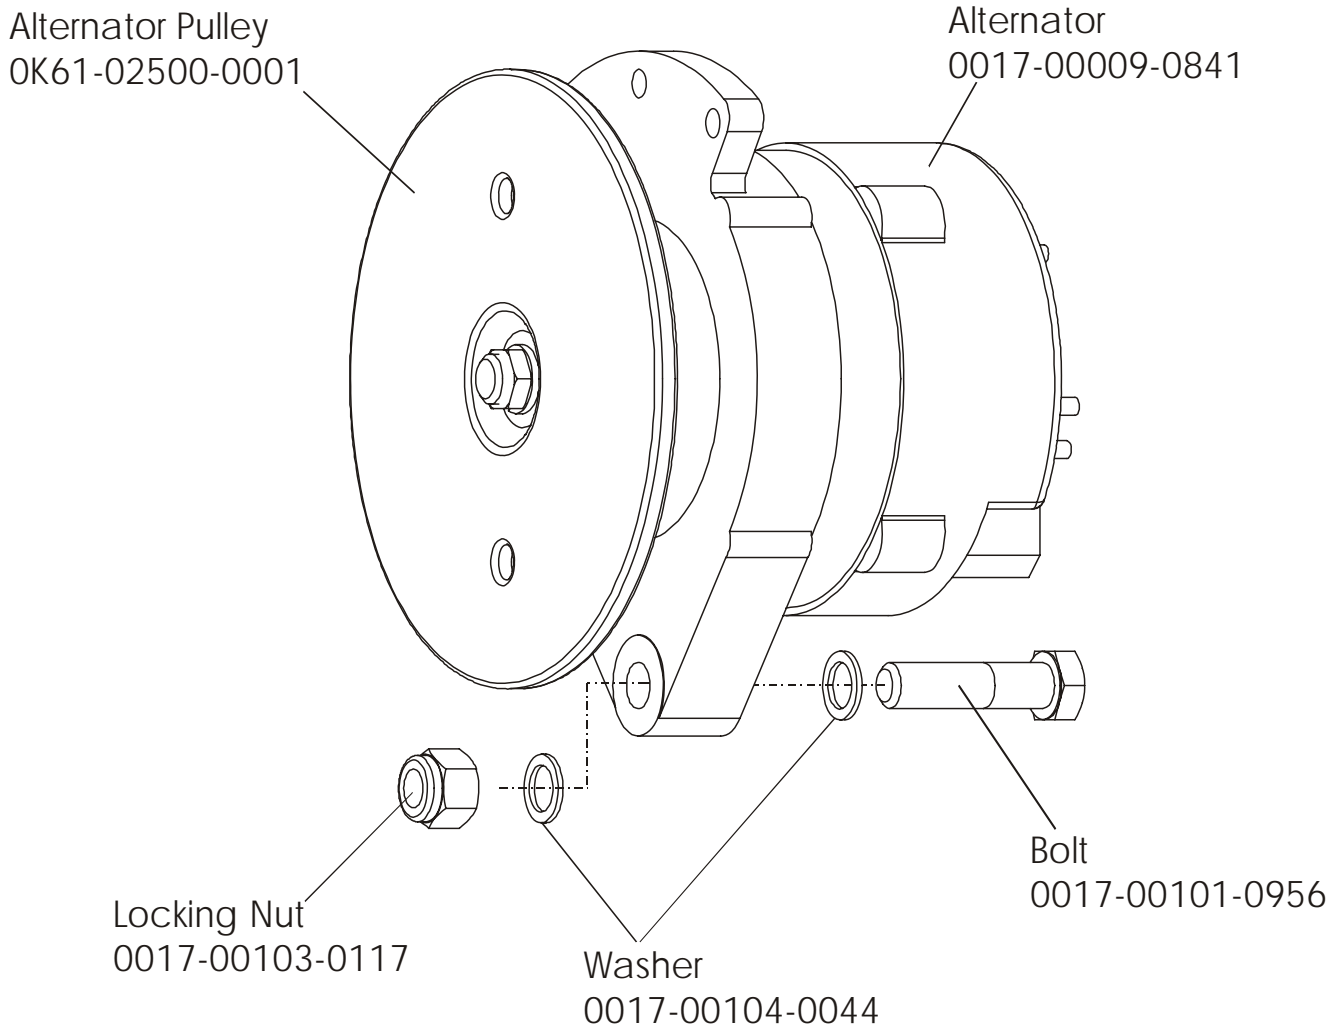

ARCTIC SILVER 90RW
Resistor Assembly

90RW-0XXX-02
S/N CCK100000 and UP

ARCTIC SILVER 90RW
Power Control Board

90RW-0XXX-02
S/N CCK100000 and UP

Assembly Number - AK39-00022-0002

ARCTIC SILVER 90RW
Alternator w/Pulley Assembly

90RW-0XXX-02
S/N CCK100000 and UP

Assembly Number – AK63-00093-0000

ARCTIC SILVER 90RW

Crank Shaft and Bearing Assembly

90RW-0XXX-02
S/N CCK100000 and UP

ARCTIC SILVER 90RW

Intermediate Shaft and Bearing Assembly